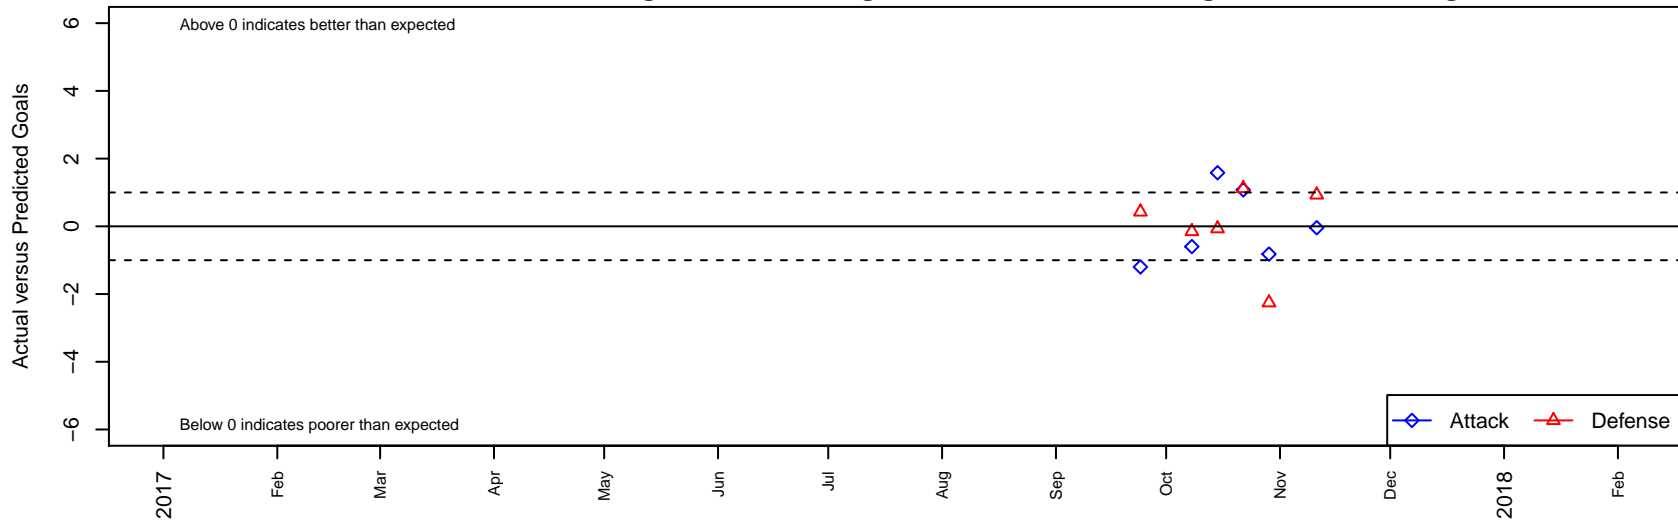

Crossfire Premier 8 G03

Crossfire Premier
Redmond, WA
G03 total strength=1664
attack=22.3 defense=17.86

alt names used:
Crossfire Premier 8 G03

Venues played:
2017 RCL G03 8th G Fall

Crossfire Premier 8 G03
Dots are actual minus expected GF (blue circles) and GA (red triangles).
Blue line is smoothed change in attack strength. Red is smoothed change in defense strength.

| date | home | | away | | venue | pred.home | pred.away |
|-------------|---------------------------|---|-------------------------|---|-------------------------|------------------|------------------|
| 2017-11-11 | Crossfire Premier 8 G03 | 1 | PacNW Maroon G03 | 2 | 2017 RCL G03 8th G Fall | 1.04 | 2.93 |
| 2017-10-29 | WPFC Black G03 | 4 | Crossfire Premier 8 G03 | 0 | 2017 RCL G03 8th G Fall | 1.74 | 0.82 |
| 2017-10-22 | Crossfire Premier 8 G03 | 3 | WA Rush G03 | 0 | 2017 RCL G03 8th G Fall | 1.92 | 1.12 |
| 2017-10-15 | Seattle United Copa G03 | 1 | Crossfire Premier 8 G03 | 3 | 2017 RCL G03 8th G Fall | 0.93 | 1.42 |
| 2017-10-08 | Crossfire Premier 8 G03 | 0 | GS Surf A G03 | 2 | 2017 RCL G03 8th G Fall | 0.60 | 1.85 |
| 2017-09-24 | Three Rivers SC Black G03 | 1 | Crossfire Premier 8 G03 | 0 | 2017 RCL G03 8th G Fall | 1.43 | 1.20 |